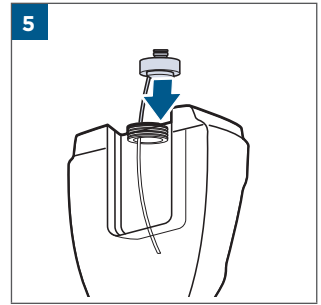

## SPOTCLEAN® (C2, C3, STAINLIFT) LITTLE GREEN

3619, 2067 SERIES

.....3

.....4

.....5

.....6

.....7

.....8