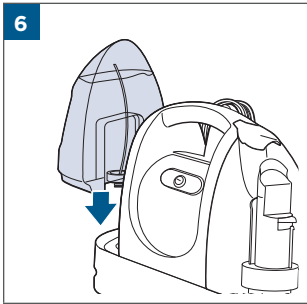

## SPOTCLEAN® (C2, C3, STAINLIFT) LITTLE GREEN

3619, 2067 SERIES

.....3

.....4

.....5

.....6

.....7

.....8