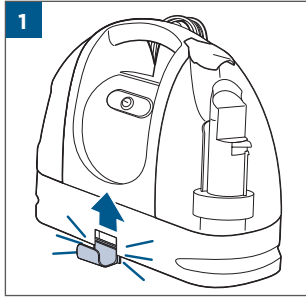

## SPOTCLEAN® (C2, C3, STAINLIFT) LITTLE GREEN

3619, 2067 SERIES

.....3

.....4

.....5

.....6

.....7

.....8