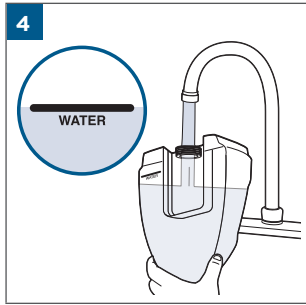

## SPOTCLEAN® (C2, C3, STAINLIFT) LITTLE GREEN

3619, 2067 SERIES

.....3

.....4

.....5

.....6

.....7

.....8