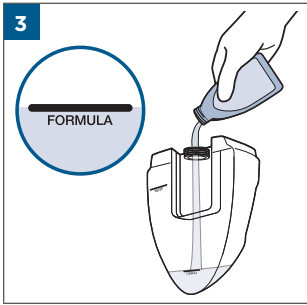

## SPOTCLEAN® (C2, C3, STAINLIFT) LITTLE GREEN

3619, 2067 SERIES

.....3

.....4

.....5

.....6

.....7

.....8